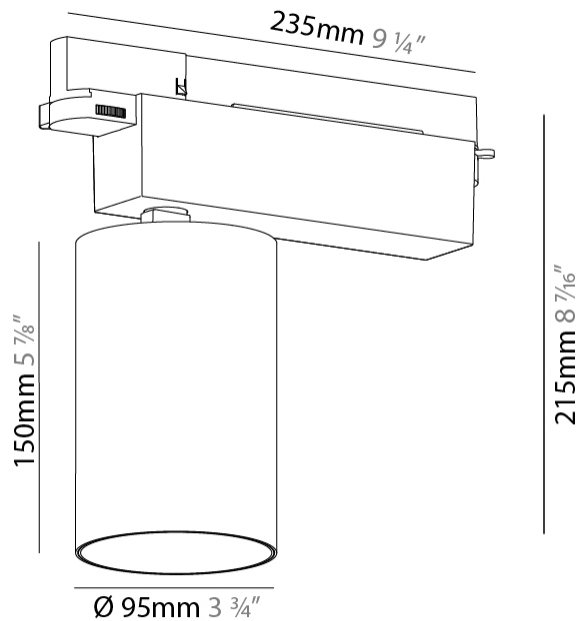

GENERAL

Series: Centriq
Subseries: Centriq 95
Brand: Prolicht
Division: Architectural
Mounting Type: Track
Mounting Location: Ceiling
Subcategory: Spots

PHYSICAL

Shape: Cylinder
Diameter (mm): 95
Diameter (in): 3 3/4
Length (mm): 235
Length (in): 9 1/4
Height (mm): 150
Height (in): 5 7/8
Light Distribution: Adjustable / Direct
Weight (kg): 1.495
Weight (lbs): 3.3
Fixture Finish: SSR / BKV / CWI / CRY / HAB / UFT / ITA / RUA / FTG / MYG / LOD / PUS / FRO / FUP / KIA / POP / BLS / SPG / MEY / GOH / GUM / CHC / COM / ABZ / JAG / OBR / MOS / ROR
Fixture Material: Aluminum

OPTICAL

Reflector: 18 / 26 / 40
Adjustability: Rotational 340°; Tilt 90°
Upon Request: Special Beam Angles

RATINGS AND CERTIFICATIONS

Certified By: Certified for North American Standards
IP rating: IP20

CENTRIQ 95 TRACK

GENERAL

Series: Centriq
 Subseries: Centriq 75
 Brand: Prolicht
 Division: Architectural
 Mounting Type: Track
 Mounting Location: Ceiling
 Subcategory: Spots

PHYSICAL

Shape: Cylinder
 Diameter (mm): 75
 Diameter (in): 2 ¹⁵/₁₆
 Length (mm): 235
 Length (in): 9 ¹/₄
 Height (mm): 182
 Height (in): 7 ³/₁₆
 Light Distribution: Adjustable / Direct
 Weight (kg): 1.099
 Weight (lbs): 2.42
 Installation Requirement: Track or profile system
 Fixture Finish: SSR / BKV / CWI / CRY / HAB / UFT / ITA / RUA / FTG / MYG / LOD / PUS / FRO / FUP / KIA / POP / BLS / SPG / MEY / GOH / GUM / CHC / COM / ABZ / JAG / OBR / MOS / ROR
 Fixture Material: Aluminum Die Cast