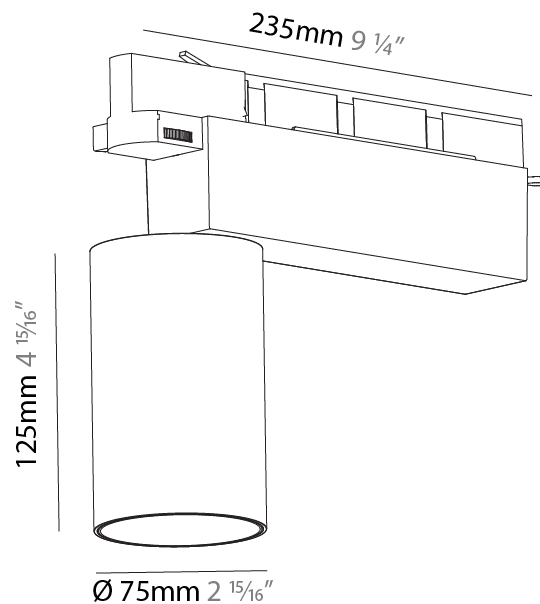

GENERAL

Series: Centriq
 Subseries: Centriq 75
 Brand: Prolicht
 Division: Architectural
 Mounting Type: Track
 Mounting Location: Ceiling
 Subcategory: Spots

PHYSICAL

Shape: Cylinder
 Diameter (mm): 75
 Diameter (in): 2 ¹⁵/₁₆
 Length (mm): 235
 Length (in): 9 ¹/₄
 Height (mm): 182
 Height (in): 7 ³/₁₆
 Light Distribution: Adjustable / Direct
 Weight (kg): 1.099
 Weight (lbs): 2.42
 Installation Requirement: Track or profile system
 Fixture Finish: SSR / BKV / CWI / CRY / HAB / UFT / ITA / RUA / FTG / MYG / LOD / PUS / FRO / FUP / KIA / POP / BLS / SPG / MEY / GOH / GUM / CHC / COM / ABZ / JAG / OBR / MOS / ROR
 Fixture Material: Aluminum Die Cast

OPTICAL

Reflector°: 20 / 25 / 40
 Adjustability: Rotational 340°; Tilt 90°
 Upon Request: Special Beam Angles

RATINGS AND CERTIFICATIONS

Certified By: Certified for North American Standards
 IP rating: IP20